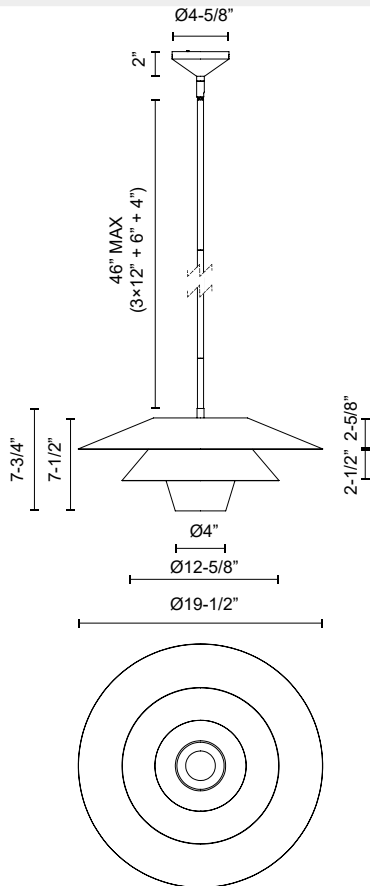

alora mood

P. 1.855.855.8926

CANADA: 19054 28TH Avenue Surrey - BC V3Z 6M3

USA: 3035 E. Lone Mountain Rd - Las Vegas, NV, 89081

TETSU PD475120

FIXTURE DIMENSIONS	D19-1/2" x H7-3/4"
LAMP TYPE	E26
MAX WATTAGE	60W
BULB QTY	1
BULBS INCLUDED	No
VOLTAGE	120V
MATERIAL	Steel
GLASS DETAILS	Clear Glass
ROD LENGTH	46" Max (3x12" + 1x6" + 1x4")
MINIMUM HANG HEIGHT	16"
SLOPED CEILING ADAPTABLE	Yes, Up to 45 Degrees
LOCATION	Dry
CANOPY DIMENSIONS	D4-5/8" x H2"
PAINT FINISH	BG01; MB01;

[D - Diameter, L - Length, W - Width, H - Height, E - Extension]

AVAILABLE FINISHES:

*For complete warranty terms, please visit: www.aloralighting.com/warranty

WWW.ALORAMOOD.COM

© 2023 KUZCO LIGHTING. ALL RIGHTS RESERVED.